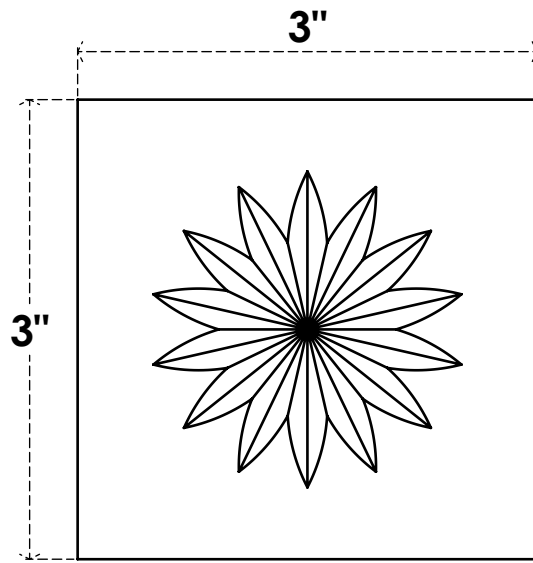

ROSP030X030X075SDG09

3"W X 3"H X 3/4"P STANDARD SEDGWICK FLOWER ROSETTE WITH SQUARE EDGE, ARCHITECTURAL GRADE PVC

FRONT

SIDE

EKENA MILLWORK
2300 WEST MAIN ST.
CLARKSVILLE, TX 75426
TOLL FREE: 866-607-0453
WWW.EKENAMILLWORK.COM