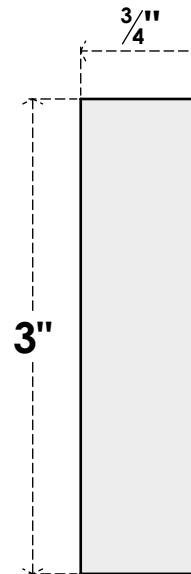

ROSP030X030X075SDG09

3"W X 3"H X 3/4"P STANDARD SEDGWICK FLOWER ROSETTE WITH SQUARE EDGE, ARCHITECTURAL GRADE PVC

FRONT

SIDE

EKENA MILLWORK
2300 WEST MAIN ST.
CLARKSVILLE, TX 75426
TOLL FREE: 866-607-0453
WWW.EKENAMILLWORK.COM

NOTES

1. INSTALLATION TO BE COMPLETED IN ACCORDANCE WITH MANUFACTURER'S SPECIFICATIONS.
2. DRAWING MAY NOT BE TO SCALE
3. THIS DRAWING IS INTENDED FOR DESIGN AND PLANNING PURPOSES ONLY.
4. ALL INFORMATION CONTAINED HEREIN WAS CURRENT AT THE TIME OF DEVELOPMENT BUT MUST BE REVIEWED AND APPROVED BY THE PRODUCT MANUFACTURER TO BE CONSIDERED ACCURATE.
5. ARCHITECTURAL GRADE PVC PRODUCTS ARE MADE FROM EXPANDED CELLULAR PVC AND COME NATURALLY WHITE BUT MAY BE PAINTED